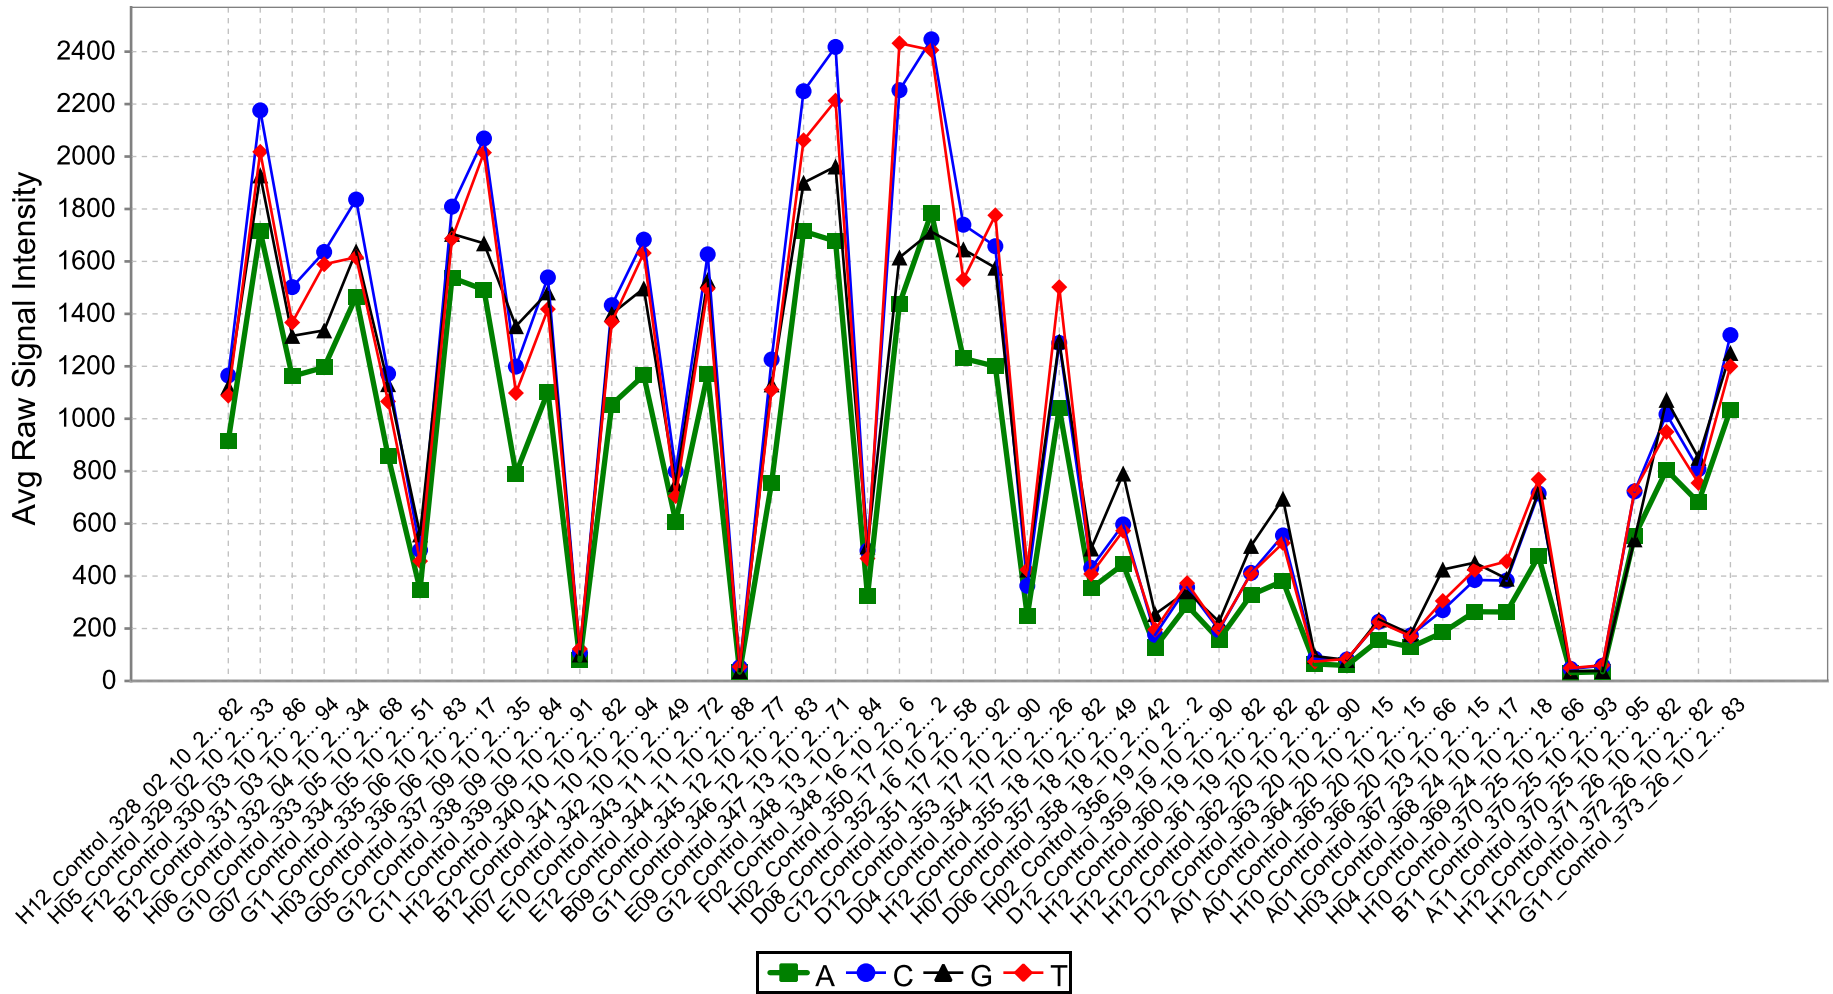

Signal Strength Report

Average Raw Signal Strength is the average relative fluorescent unit (rfu) for each dye

Signal : N = 53, Range = 32 - 2447, Median = 791, Mean = 889, StandardDev = 637

Signal Strength Report

Average Raw Signal Strength is the average relative fluorescent unit (rfu) for each dye
Signal : N = 53, Range = 32 - 2447, Median = 791, Mean = 889, StandardDev = 637